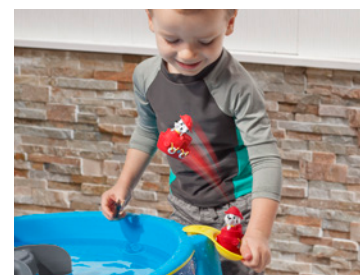

Paw Patrol™ Sea Patrol™ Water Table

NEW

4805KL

1.5+ years

11.22.17

SAND & WATER

Design and colors may vary

You'll be wagging your tail for hours!

- Scoop, strain, splash, squirt, and save the day on the Paw Patrol™ water table
- Help Ryder look for doggies in distress through the periscope
- Send the pups down the water slide for a fast and fun way to start the rescue
- Scoop water and pour it into the Lookout Tower to get the spinner spinning
- Soak the heroes with the water launcher (careful they'll spray you back)
- Speed up the rescue by following the flow of the center spinner current
- Includes 4 of your favorite characters! Chase, Marshall, Zuma and Skye

PRODUCT DIMENSIONS (H x W x D)		MADE IN U.S.A.	3-YEAR WARRANTY	INDIVIDUAL UPC
24.5 x 31.5 x 31.5 in	62.2 x 80 x 80 cm	Yes U.S. & imported parts. Accessories made in China.	Yes	7 33538 48059 3

PACK	CUBE		WEIGHT		PACKAGING DIMENSIONS (H x W x D)		PACKAGE TYPE	UPS
1	2.65 ft ³	0.075 m ³	10 lbs	4.5 kg	27.75 x 5.75 x 28.75 in	70.5 x 14.6 x 73 cm	Ind. w/Litho	Yes (dim)