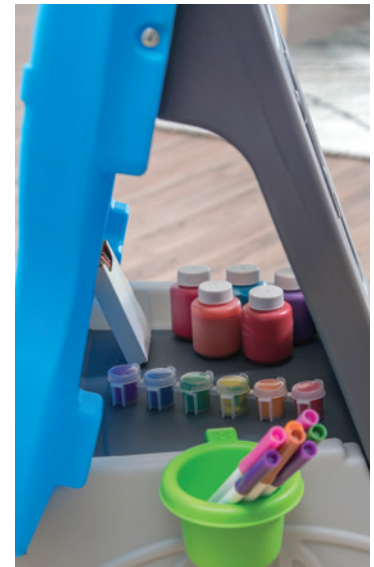

Masterpiece Easel™

NEW

483100

3+ years

8.13.18

CREATIVE PLAY

Design and colors may vary
Art supplies and books not included

Create masterpieces worthy of a Monet display!

- Easel features two ways to play: stand-at easel or desktop easel with stool
- White board features an art clip letting pint-sized Picassos create their drawings with their own paper to display around the house
- Decorative frame makes every piece of art ready to admire
- Included utensil cup keeps art supplies organized when masterpieces are complete

PRODUCT SET-UP DIMENSIONS (H x W x D)		MADE IN U.S.A.	3-YEAR WARRANTY	INDIVIDUAL UPC
Easel w/Stool - 42 x 22 x 23 in Stool - 16 x 20 x 22 in	Easel w/ Stool - 106.7 x 55.9 x 58.4 cm Stool - 40.6 x 50.8 x 55.9 cm	Yes	Yes	 7 33538 48319 8