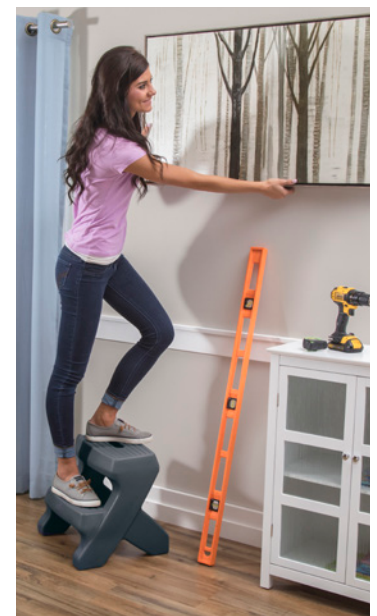

HOME
by

Carry Top Two-Step Stool™

NEW

579299

10.13.17

HOME BY STEP2

Design and color may vary

Sturdy and stable step stool for both parents and kids!

- Modern design and neutral coloring for indoor, outdoor, or garage/ workshop use
- Tall enough to get to those hard to reach places
- Small enough to be easily stored away
- Plastic feet won't scratch the floor from sliding or pushing
- 2 non-slip steps
- No assembly required