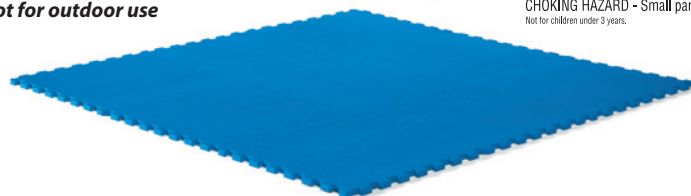

24 inch (61 cm) Playmats

726105, KR

3+ years

12.29.14

PRESCHOOL

Interlocking soft foam playmats to cushion on-the-floor activities

- Extra-thick, 3/4 in (1.9 cm) mats offer 16 square feet (1.5 square meter) of cushioned surface
- Easy, lock-together installation
- Lightweight, durable and easy to wipe clean

- 4 blue mats shrink-wrapped per pack
- Not for outdoor use**

WARNING:
CHOKING HAZARD - Small parts.
Not for children under 3 years.

PRODUCT SET-UP DIMENSIONS (H x W x D)		MADE IN U.S.A.	3-YEAR WARRANTY	5 PACK MASTER UPC	INDIVIDUAL UPC
24.5 x 24.5 x .75 in	62.2 x 62.2 x 1.9 cm	Made in Taiwan	No	7 33538 72610 3	7 33538 72619 6