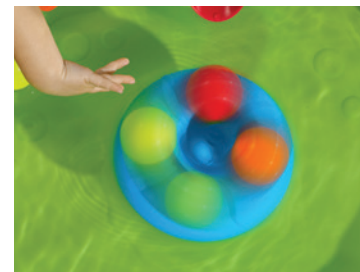

Busy Ball Play Table™

840000, 37

1.5+ years

9.25.18

SAND & WATER

Design and colors may vary

Perfect for indoor or outdoor fun!

- Three different paths for the balls to travel down
- Center spinner works as a carousel for the play balls
- Ten balls and scoop included
- Balls can also be launched off two catapults
- Table can be used with or without water
- Drain plug included for quick clean up