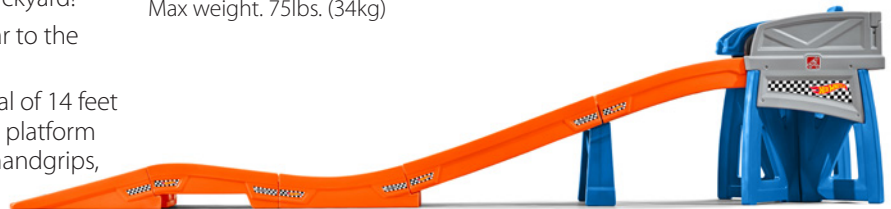

Hot Wheels™ Extreme Thrill Coaster™

8628KR

3-8 years

3.23.17

RIDE ONS

Design and colors may vary

Race down the roller coaster track in your very own Hot Wheels™ car!

- Bring the thrill of a Hot Wheels™ roller coaster in your backyard!
- The non-slip step ramp lets children push the coaster car to the platform peak all by themselves
- Includes 5 extra feet (1.52 meters) of track, making a total of 14 feet (4.26 meters) of step track with a 30 inch (76.2 cm) high platform with safety rails, include "Hot Wheels™" coaster car with handgrips, footrests, and high seat backs

- Durable poly construction lasts for years
- Adult supervision, set up and assembly required
Max weight. 75lbs. (34kg)

PRODUCT SET-UP DIMENSIONS (H x W x D)		MADE IN U.S.A.	3-YEAR WARRANTY	INDIVIDUAL RETAIL UPC	INDIVIDUAL KRAFT/UPS UPC
track - 40.75 x 186.75 x 30.5 in car - 13.25 x 29.5 x 17.5 in	track - 103.5 x 474.35 x 77.5 cm car - 33.7 x 75 x 44.5 cm	Yes	Yes		 7 33538 86289 4