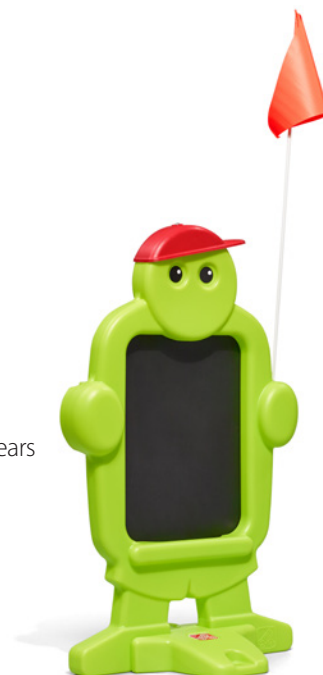

KidAlert Easel™

899200

8.13.18

KIDALERT

Design and colors may vary

Write a new story on our timeless safety companion!

- Place at end of driveway or yard to alert motorists to proceed with caution, to show off a beautiful drawing, or to let them know where the party is!
- Green fluorescent body and red warning flag are visible even during twilight hours
- Broad base holds sand to help prevent tipping (sand not included) or can be held using stakes (stakes not included)

- Durable poly construction lasts for years
- Minimal adult assembly required

PRODUCT SET-UP DIMENSIONS (H x W x D)		MADE IN U.S.A.	3-YEAR WARRANTY	INDIVIDUAL UPC
54 x 29 x 17.75 in without flag - 29 x 23 x 17.75 in	137.2 x 73.7 x 45.1 cm without flag - 73.7 x 58.4 x 45.1 cm	Yes	Yes	 7 33538 89929 6